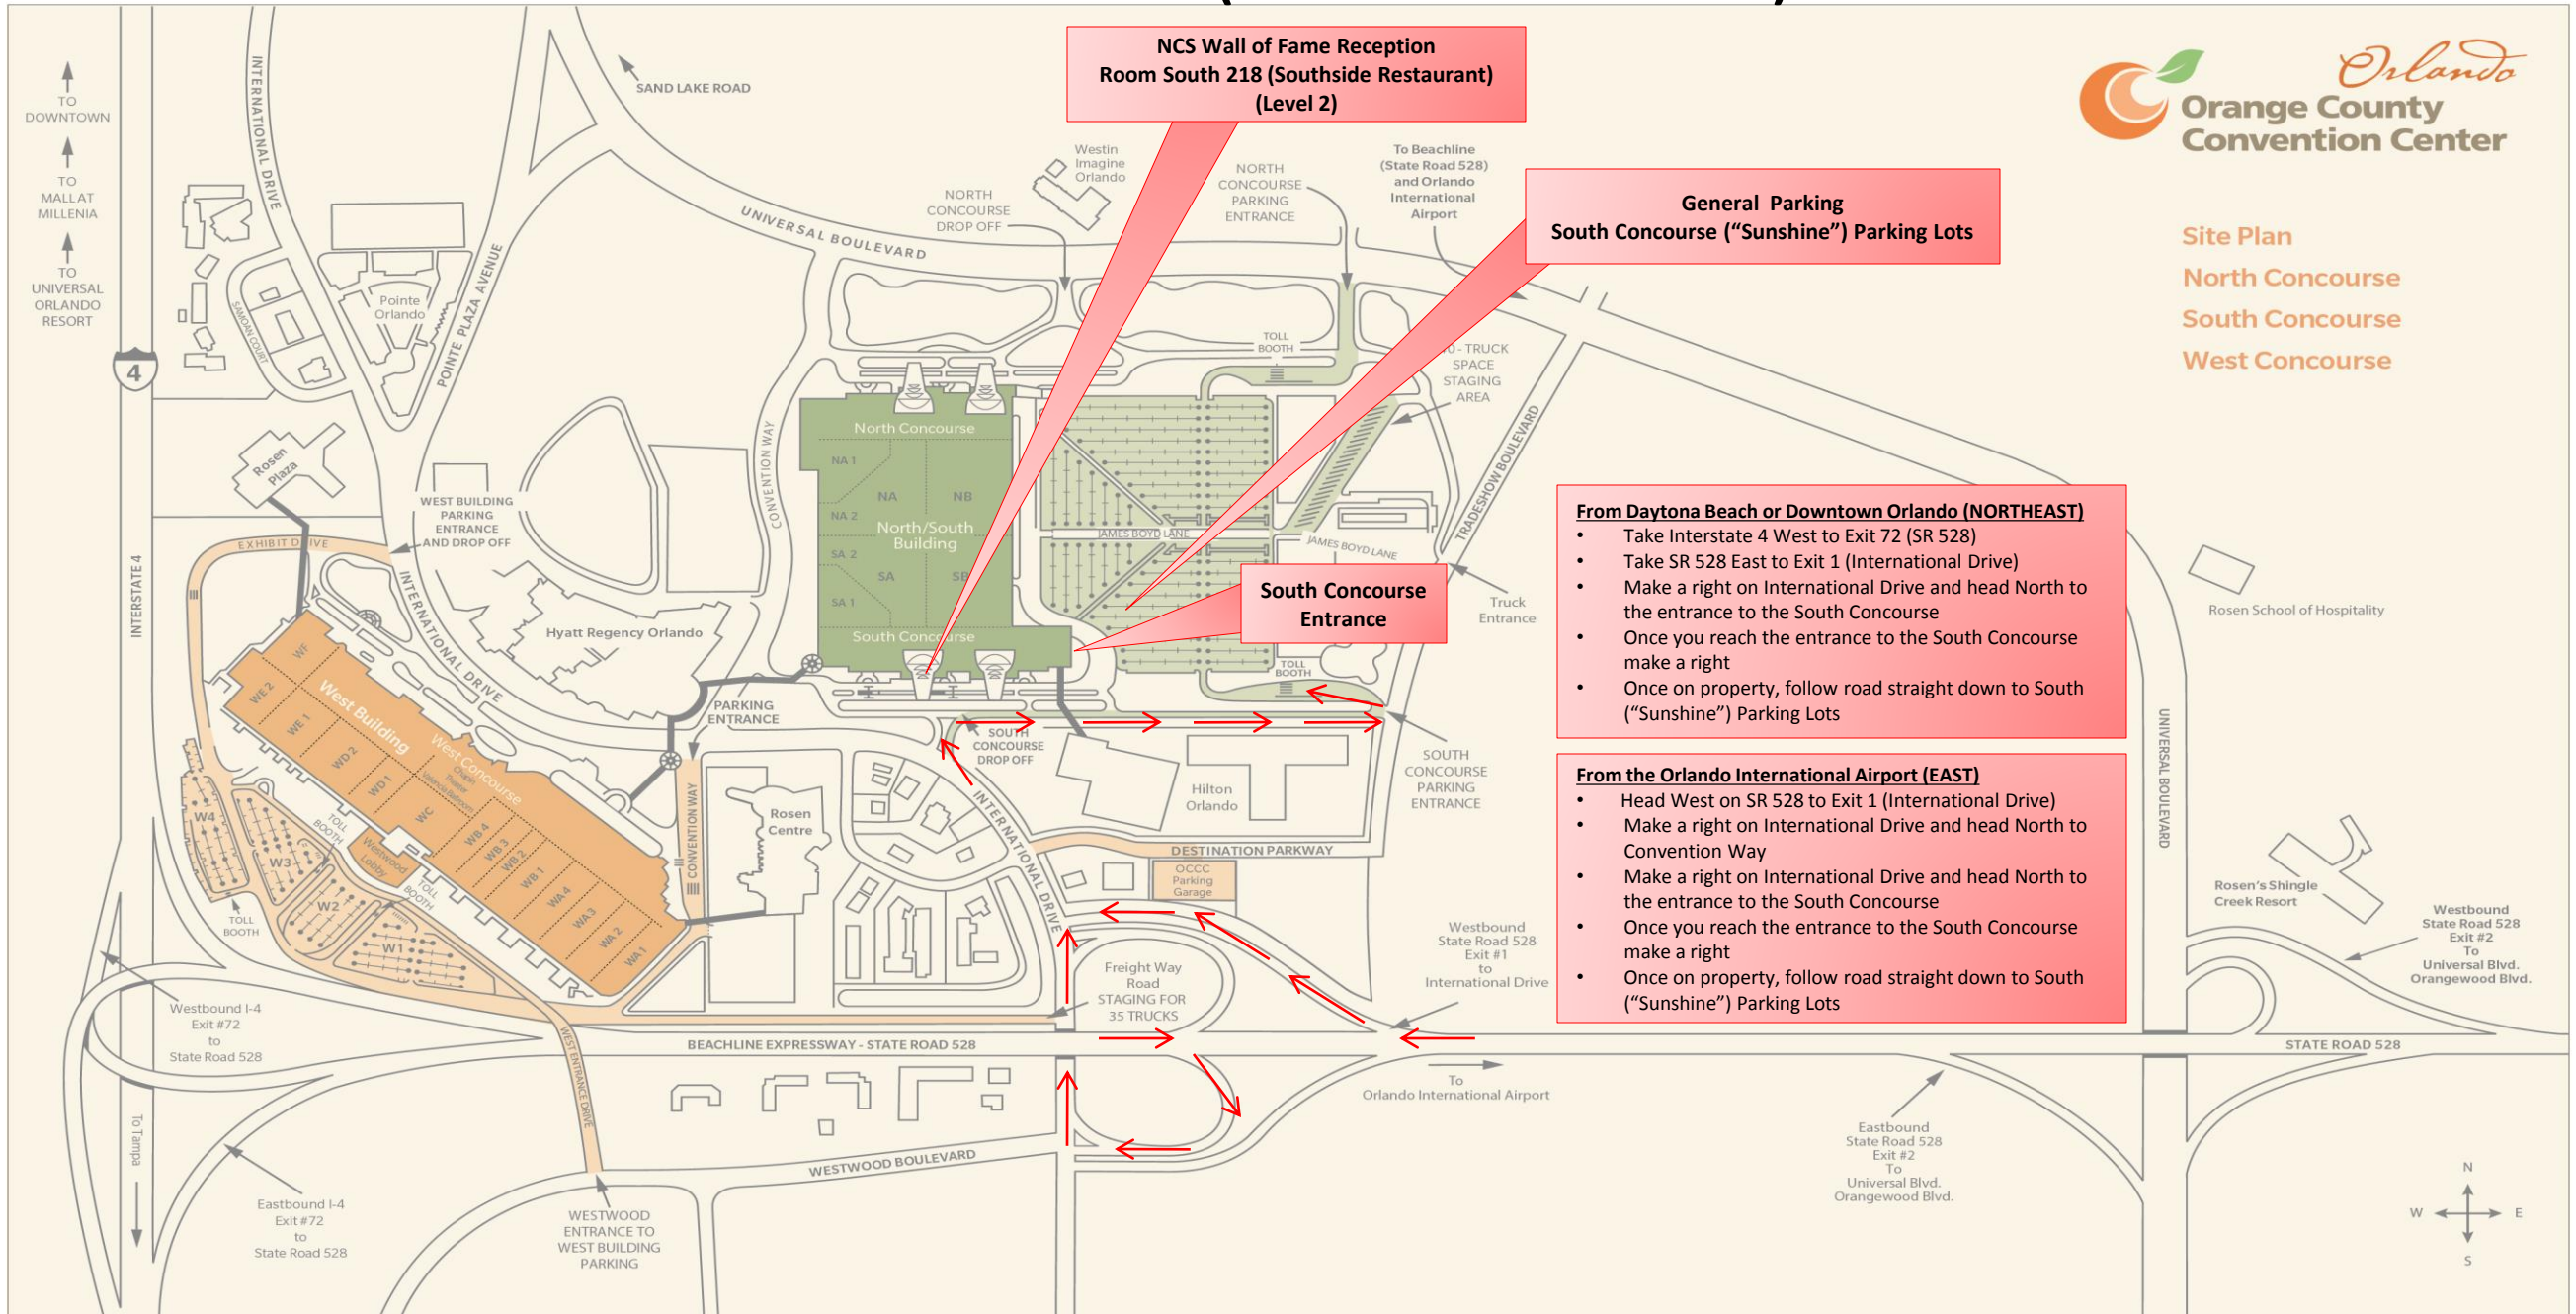

### Orange County Convention Center, South Concourse

#### Room South 218 (Southside Restaurant)

Site Plan  
 North Concourse  
 South Concourse  
 West Concourse

**NCS Wall of Fame Reception**  
**Room South 218 (Southside Restaurant)**  
**(Level 2)**

**General Parking**  
**South Concourse ("Sunshine") Parking Lots**

**South Concourse Entrance**

**From Daytona Beach or Downtown Orlando (NORTHEAST)**

- Take Interstate 4 West to Exit 72 (SR 528)
- Take SR 528 East to Exit 1 (International Drive)
- Make a right on International Drive and head North to the entrance to the South Concourse
- Once you reach the entrance to the South Concourse make a right
- Once on property, follow road straight down to South ("Sunshine") Parking Lots

**From the Orlando International Airport (EAST)**

- Head West on SR 528 to Exit 1 (International Drive)
- Make a right on International Drive and head North to Convention Way
- Make a right on International Drive and head North to the entrance to the South Concourse
- Once you reach the entrance to the South Concourse make a right
- Once on property, follow road straight down to South ("Sunshine") Parking Lots